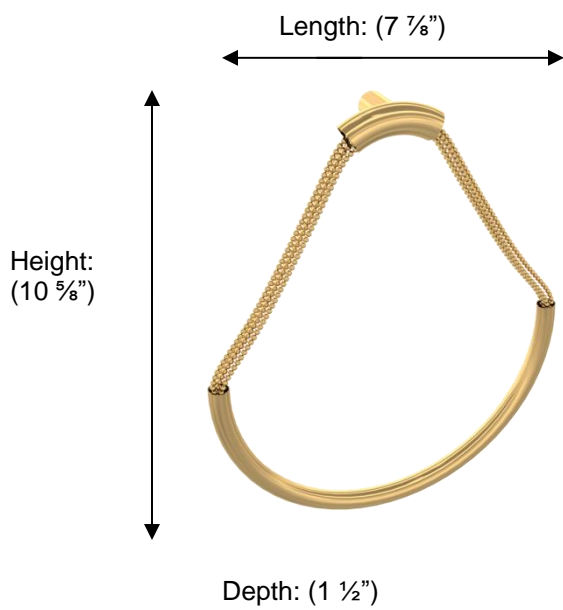

POMBO™

Luxis PL141 Towel Ring

Description:
Towel Ring

Finishes:

-  CR – Chrome
-  NI – Polished Nickel
-  GD – Gold

Material:
Brass

Country of Origin:	Portugal
---------------------------	----------

All Dimensions are approximate